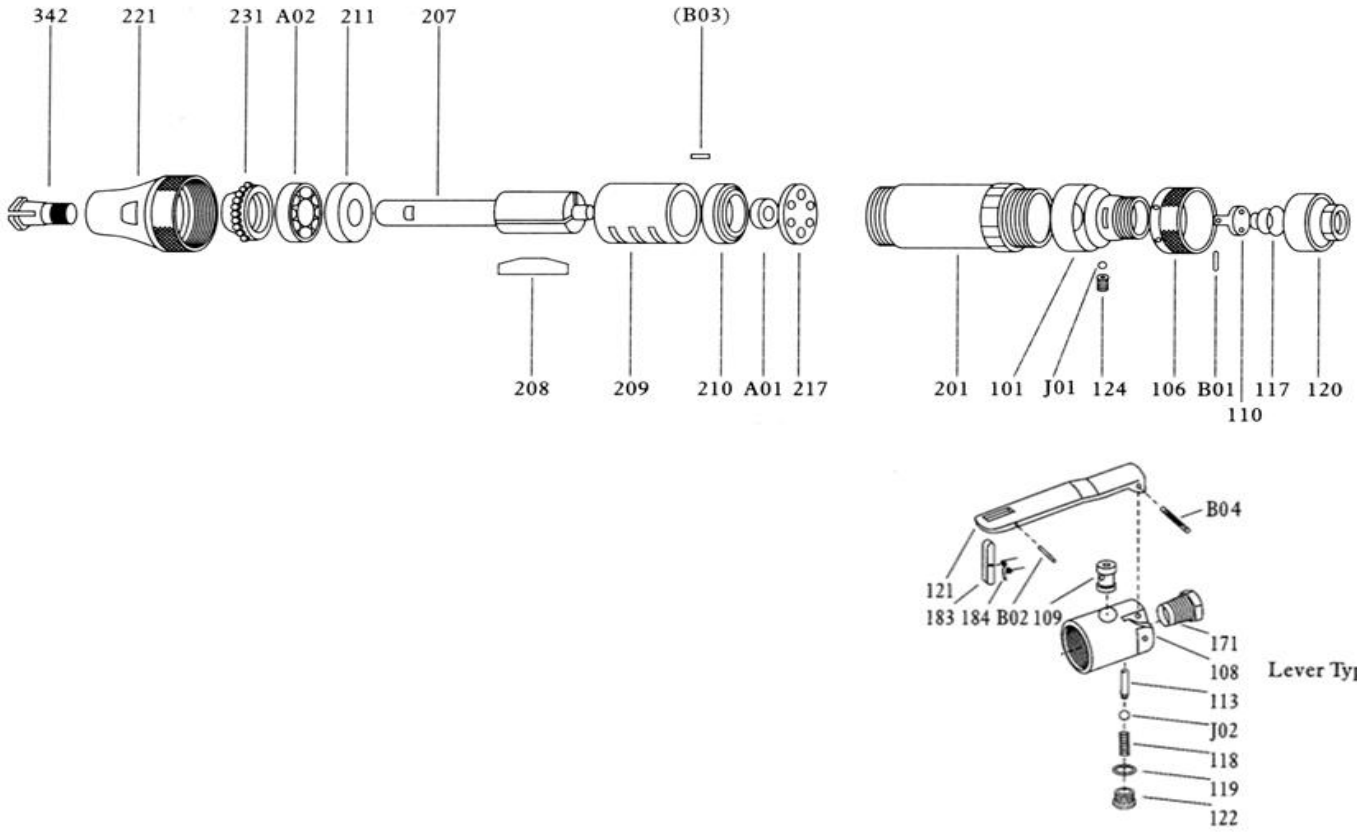

OS-613-2L **GAV** HAVALI KALIPÇI TAŞLAMA

ITEM NO.	DESCRIPTION	Q'TY	ITEM NO.	DESCRIPTION	Q'TY
101	HOUSING COVER	1	207	ROTOR	1
106	THROTTLE VALVE HANDLE	1	208	ROTOR BLADE	3
108	THROTTLE VALVE BODY	1	209	CYLINDER	1
109	THROTTLE VALVE BUSHING	1	210	CYLINDER UPPER PLATE	1
110	THROTTLE VALVE	1	211	CYLINDER LOWER PLATE	1
113	THROTTLE VALVE ROD	1	217	BEARING COVER	1
117	THROTTLE VALVE SPRING	1	221	SPINDLE BEARING COVER	1
118	THROTTLE VALVE SPRING	1	231	BEARING SPACER	1
119	T.V. COVER PACKING	1	342	COLLET (3MM)	1
120	THROTTLE VALVE COVER	1	A01	BALL BEARING (624)	1
121	THROTTLE VALVE LEVER	1	A02	BALL BEARING (EE-3)	1
122	THROTTLE VALVE COVER	1	B01	NEEDLE ROLLER	1
124	KNOCK SPRING	1	B02	SPRING PIN	1
171	INLET BUSHING	1	(B03)	SPRING PIN	1
183	SAFETY LOCK	1	B04	SPRING PIN	1
184	SAFETY LOCK SPRING	1	J01	BALL	1
201	HOUSING	1	J02	O-RING	1